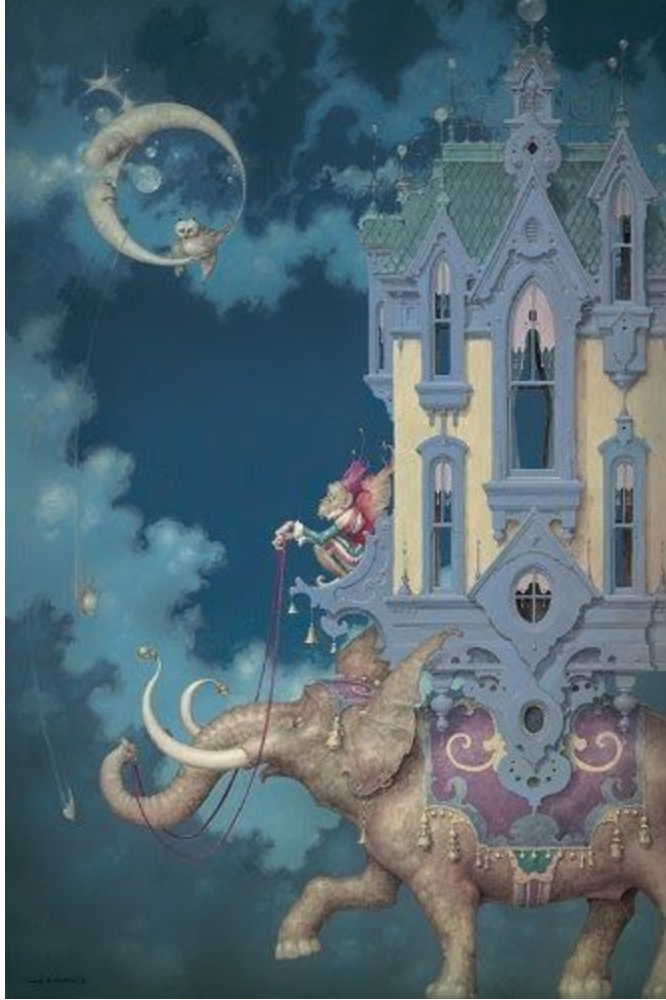

Artifact Puzzles - Daniel Merriam On the Go Limited Edition Wooden Jigsaw Puzzle

This limited edition puzzle is discontinued.

This is a 295 piece wooden jigsaw puzzle features Daniel Merriam's charming painting titled On the Go. This is a numbered limited edition of 750 puzzles. Merriam is one of the world's most celebrated watercolorists. The whimsical puzzle pieces were uniquely designed for this image by puzzle artist Tara Flannery - look for many elephant whimsies in this dizzying design. Like all our puzzles, this puzzle is laser-cut from 1/4" thick wood. Packaged in our standard unfinished pine wood box. Made in USA.

10" by 15"